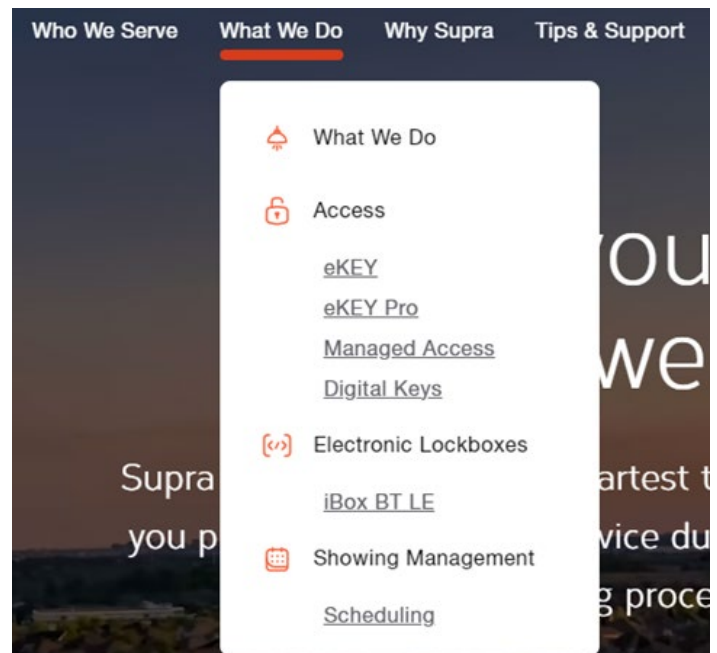

The all-new Supra Website

suprasystems.com

Highlights and Features

Modern look and feel, and totally reorganized with new content and tools to learn more from Supra.

“Look-ahead” navigation for easy access to pages within each section.

Rich, dynamic content relevant for primary audiences: Associations & MLs, Real Estate Agents, and Brokerages & Teams.

Responsive design for optimum viewing on the desktop or on-the-go!

The all-new Supra website

 Supra eKEY - Authorize the eKEY App	 Supra eKEY - Locating Serial Number	 Supra eKEY - Payment Management
 Supra eKEY - Showing Notifications - Enable and View	 Supra eKEY - Showing Notifications (location services)	 Supra eKEY - Once Per Day PIN Code

Interactive product demos for eKEY®, eKEY Pro, and BrokerBay apps – preview popular tools and features as they happen on-screen.

Click the features below to see showing management in action

- Book more showings, faster**
Easily search, share, and book showing on the fly.
- Manage listing settings on the go**
Configure showing times, special restrictions, and house rules in a modern experience.
- Be the boss of your schedule**
Flexibility to manage and accept showing requests manually or automatically.
- Streamline tasks**
Use the chat tool to connect with teammates and clients.
- Keep your team connected**
Coordinate and collaborate on listings, showings, offers, and more.