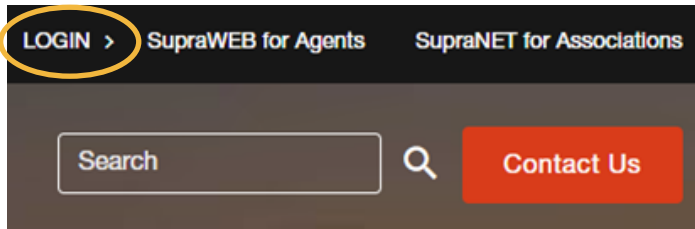

The all-new Supra website

IMPORTANT! Login links to SupraWEB and SupraNET have moved!