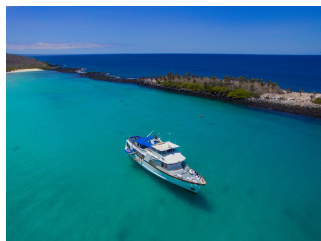

EARLY BIRD SUMMER 2024

Get 20% OFF on select dates during the months of July and August.

This Early Bird Special apply for FIT and charters!

Start planning your dream summer holidays in the Galapagos Islands and take advantage of this amazing promotion on our first class boats M/Y Beluga and M/Y Cachalote Explorer.

M/Y Beluga, a “*Superior First Class*” motor yacht with panoramic windows in the salon and great deck space to enjoy your holiday. 8 cabins/16 passengers. Take a video tour [here](#).

Rack FIT rate: US\$ 5,300. **Early Bird Special: US\$ 4,240.**

Rack charter rate: US\$ 82,000. **Early Bird Special: US\$ 65,600.**

M/Y Cachalote Explorer, a “*First-Class*” motor yacht, providing a stable, smooth and relaxing ride for your tour of the Galapagos Islands. 8 cabins/16 passengers. Take a video tour [here](#).