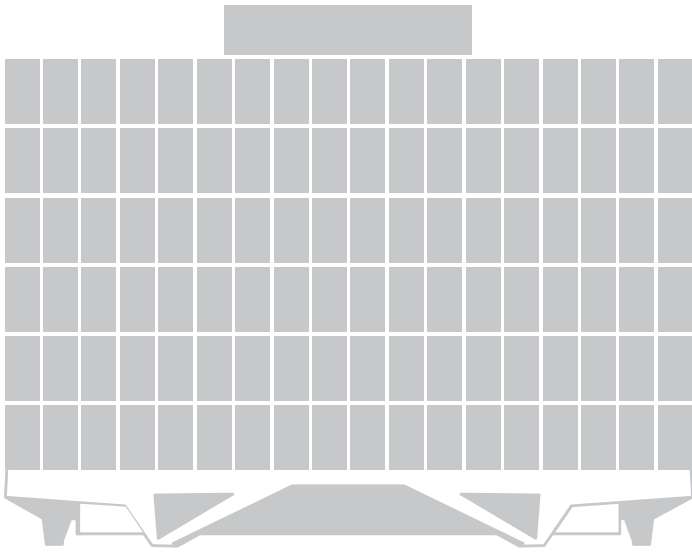

KATHLEEN HOLSER AHMANSON HALL

TOY DESIGN

7TH FLOOR

GRAPHIC DESIGN AND ILLUSTRATION

6TH FLOOR

ENVIRONMENTAL DESIGN

5TH FLOOR

DIGITAL MEDIA

4TH AND 5TH FLOORS

FOUNDATION GALLERY

3RD FLOOR

INTERDISCIPLINARY STUDIES

3RD FLOOR