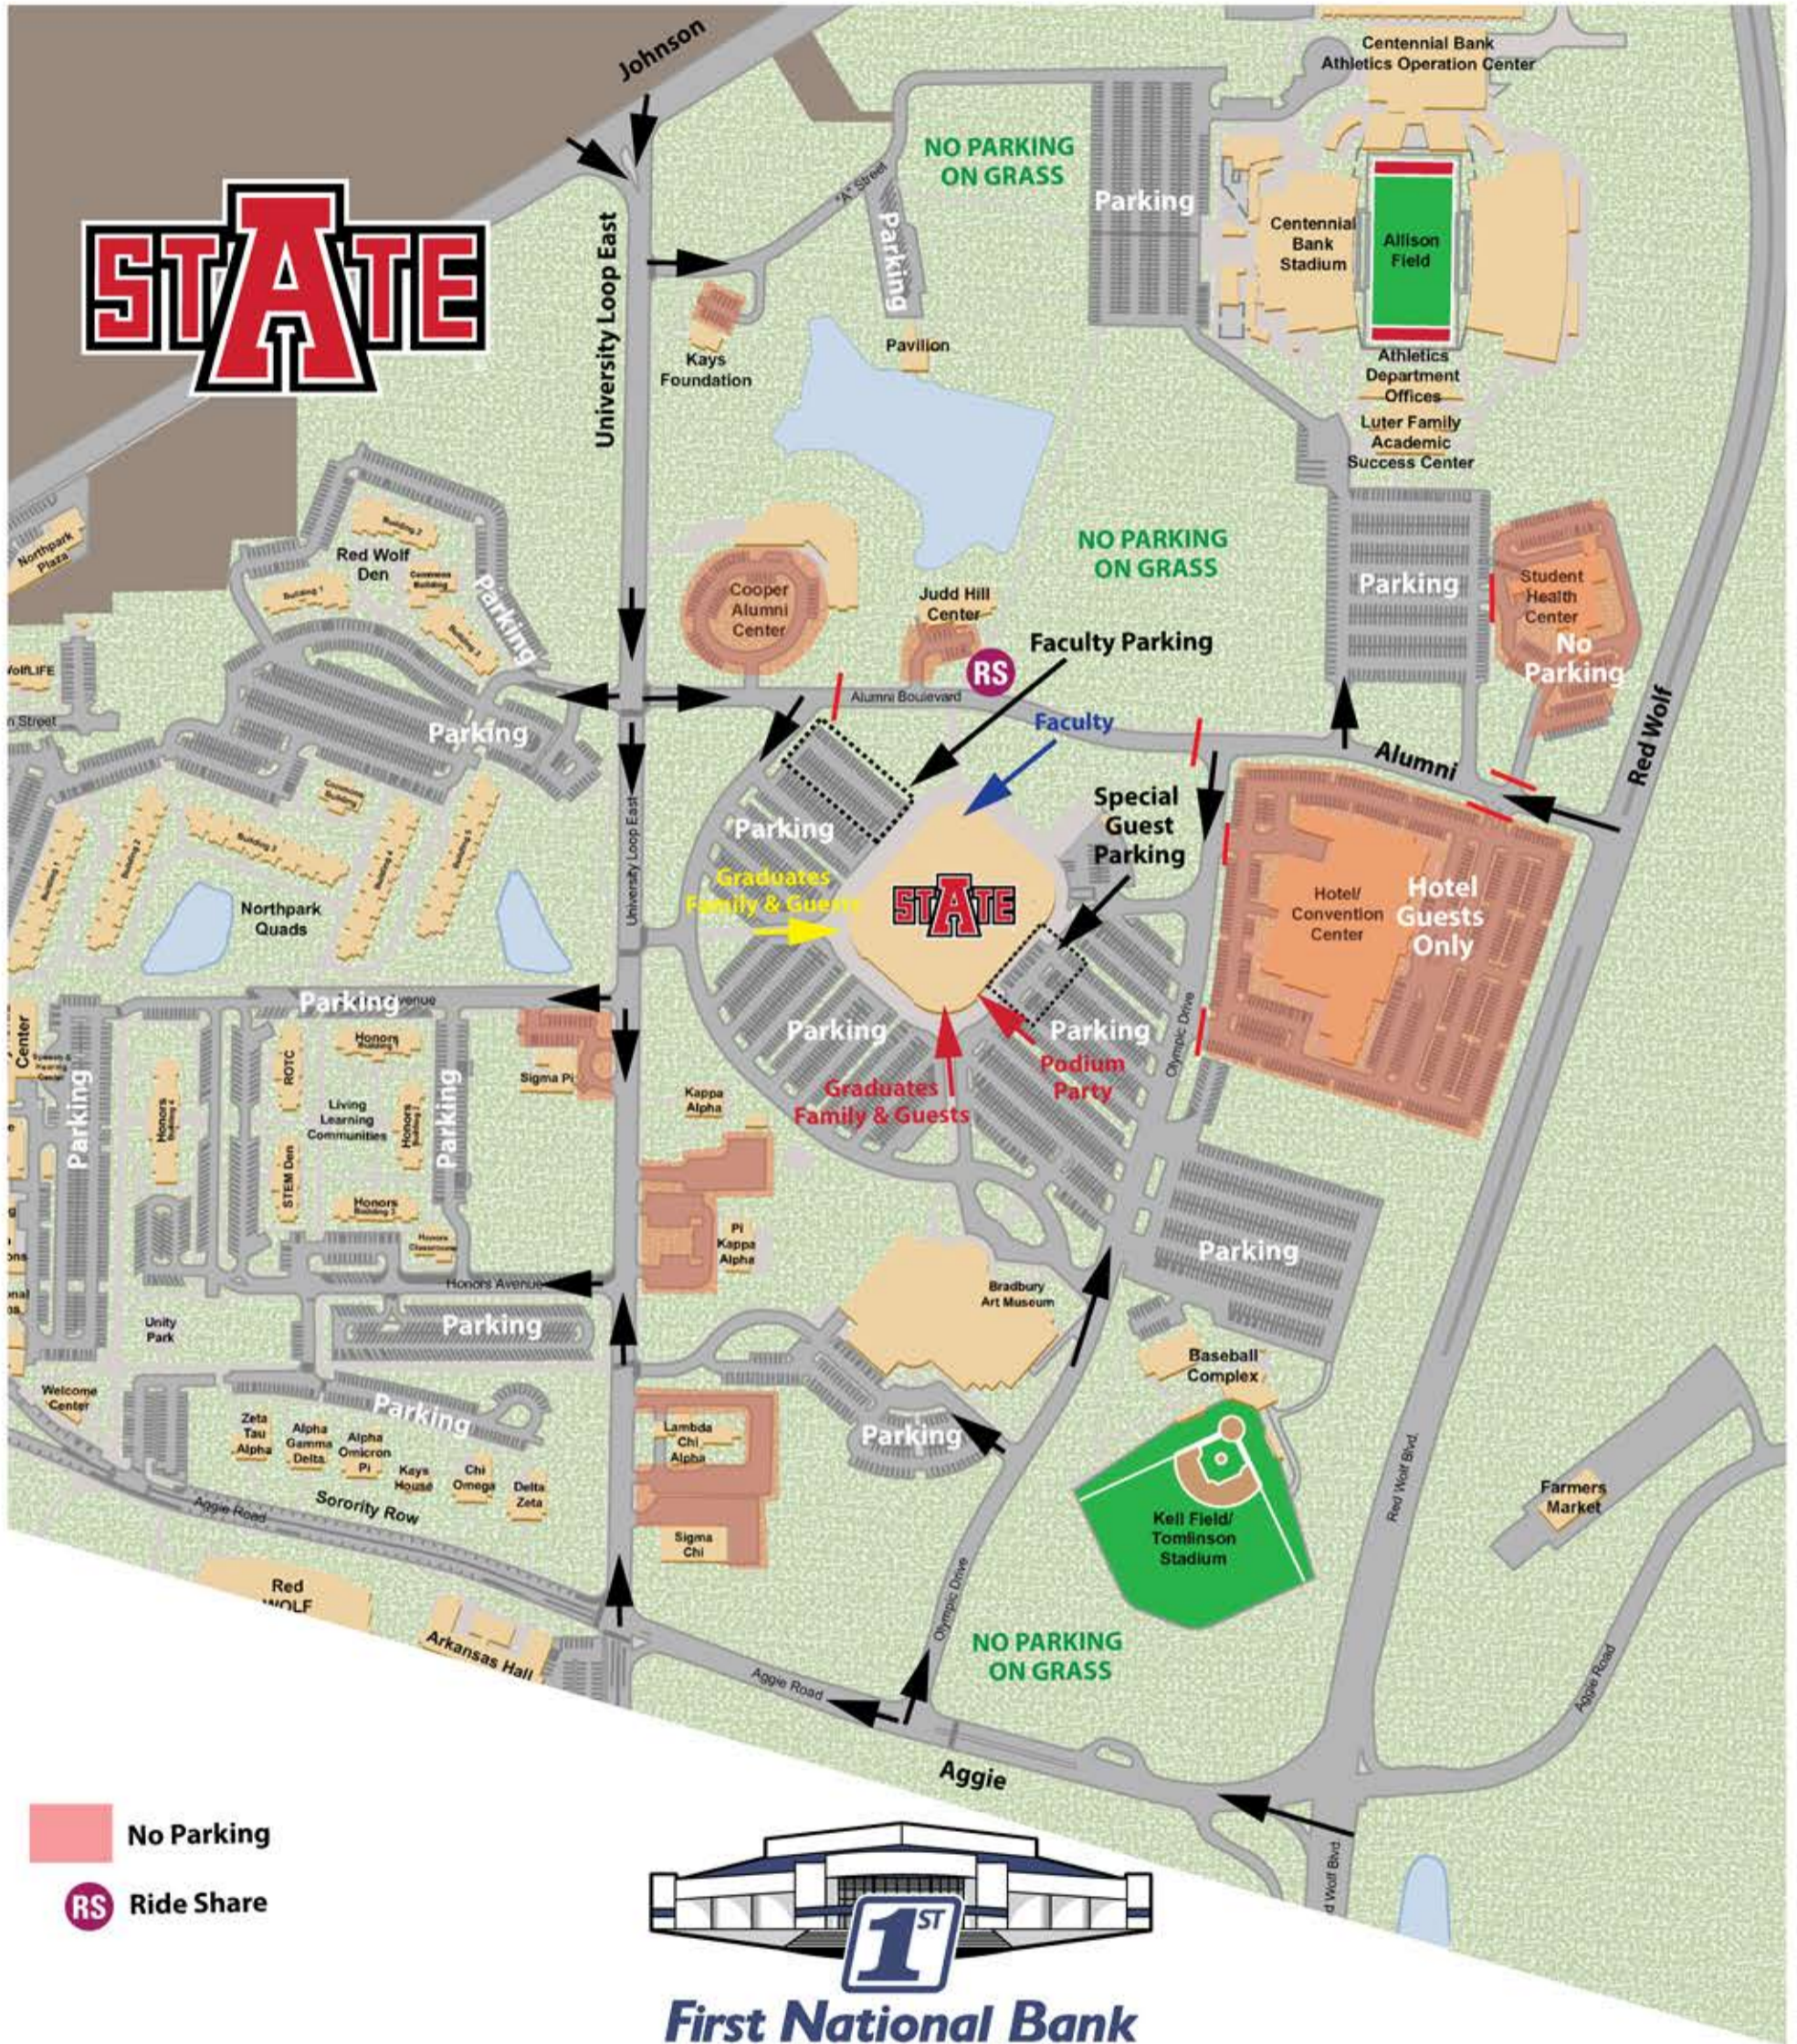

ARKANSAS STATE UNIVERSITY

Fall Commencement 2022

First National Bank Arena

Park only in paved parking places. No parking on grass.

Doors open at 8:00 a.m. Ceremony starts at 10:00 a.m.

Graduates, family and guests enter through Yellow and Upper Red entrances.

Podium Party enter through Lower Red entrance.

Faculty enter through Blue entrance.