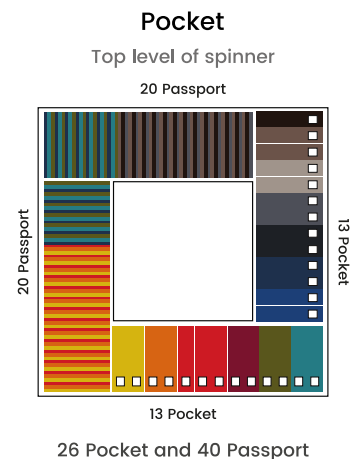

979-8-88827-232-9	1	Moustachine Classic Linen Hardcover Burgundy Blank Pocket
979-8-88827-245-9	1	Moustachine Classic Linen Hardcover Military Green Ruled Pocket
979-8-88827-231-2	1	Moustachine Classic Linen Hardcover Military Green Blank Pocket
979-8-88827-244-2	1	Moustachine Classic Linen Hardcover Ocean Water Blue Ruled Pocket
979-8-88827-230-5	1	Moustachine Classic Linen Hardcover Ocean Water Blue Blank Pocket
979-8-88827-248-0	1	Moustachine Classic Linen Hardcover Indigo Blue Ruled Pocket
979-8-88827-234-3	1	Moustachine Classic Linen Hardcover Indigo Blue Blank Pocket
979-8-88827-249-7	1	Moustachine Classic Linen Hardcover Dark Blue Ruled Pocket
979-8-88827-235-0	1	Moustachine Classic Linen Hardcover Dark Blue Blank Pocket
979-8-88827-241-1	1	Moustachine Classic Linen Hardcover Black Ruled Pocket
979-8-88827-227-5	1	Moustachine Classic Linen Hardcover Black Blank Pocket
979-8-88827-239-8	1	Moustachine Classic Linen Hardcover Grey Ruled Pocket
979-8-88827-225-1	1	Moustachine Classic Linen Hardcover Grey Blank Pocket
979-8-88827-238-1	1	Moustachine Classic Linen Hardcover Light Tan Ruled Pocket
979-8-88827-224-4	1	Moustachine Classic Linen Hardcover Light Tan Blank Pocket
979-8-88827-240-4	1	Moustachine Classic Linen Hardcover Dark Tan Ruled Pocket
979-8-88827-226-8	1	Moustachine Classic Linen Hardcover Dark Tan Blank Pocket
979-8-88827-233-6	1	Moustachine Classic Linen Hardcover Brown Blank Pocket
979-8-88827-461-3	14	Moustachine Slim Yellows and Reds Blank Passport
979-8-88827-460-6	13	Moustachine Slim Greens and Blues Blank Passport
979-8-88827-462-0	13	Moustachine Slim Terra Blank Passport