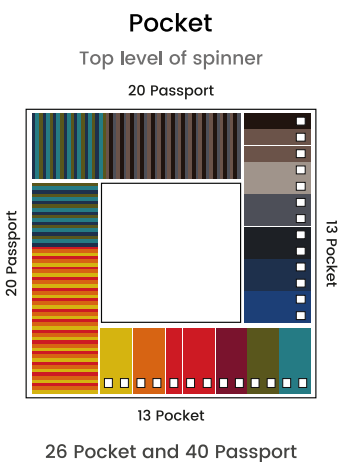

FILL OPTION 1
(102 units)

FILL OPTION 2
(88 units)

FILL OPTION 1 (102 units)

979-8-88827-129-2	2	Moustachine Classic Linen Hardcover Black Ruled Medium
979-8-88827-115-5	1	Moustachine Classic Linen Hardcover Black Blank Medium
979-8-88827-137-7	2	Moustachine Classic Linen Hardcover Dark Blue Ruled Medium
979-8-88827-123-0	1	Moustachine Classic Linen Hardcover Dark Blue Blank Medium
979-8-88827-136-0	2	Moustachine Classic Linen Hardcover Indigo Blue Ruled Medium
979-8-88827-122-3	1	Moustachine Classic Linen Hardcover Indigo Blue Blank Medium
979-8-88827-132-2	2	Moustachine Classic Linen Hardcover Ocean Water Blue Ruled Medium
979-8-88827-118-6	1	Moustachine Classic Linen Hardcover Ocean Water Blue Blank Medium
979-8-88827-133-9	2	Moustachine Classic Linen Hardcover Military Green Ruled Medium
979-8-88827-119-3	1	Moustachine Classic Linen Hardcover Military Green Blank Medium
979-8-88827-134-6	2	Moustachine Classic Linen Hardcover Burgundy Ruled Medium
979-8-88827-120-9	1	Moustachine Classic Linen Hardcover Burgundy Blank Medium
979-8-88827-131-5	2	Moustachine Classic Linen Hardcover Classic Red Ruled Medium
979-8-88827-117-9	1	Moustachine Classic Linen Hardcover Classic Red Blank Medium
979-8-88827-130-8	2	Moustachine Classic Linen Hardcover Ochre Ruled Medium
979-8-88827-116-2	1	Moustachine Classic Linen Hardcover Ochre Blank Medium
979-8-88827-139-1	2	Moustachine Classic Linen Hardcover SunFlower Yellow Ruled Medium
979-8-88827-125-4	1	Moustachine Classic Linen Hardcover SunFlower Yellow Blank Medium
979-8-88827-127-8	2	Moustachine Classic Linen Hardcover Grey Ruled Medium
979-8-88827-113-1	1	Moustachine Classic Linen Hardcover Grey Blank Medium
979-8-88827-126-1	1	Moustachine Classic Linen Hardcover Light Tan Ruled Medium
979-8-88827-112-4	1	Moustachine Classic Linen Hardcover Light Tan Blank Medium
979-8-88827-128-5	1	Moustachine Classic Linen Hardcover Dark Tan Ruled Medium
979-8-88827-114-8	1	Moustachine Classic Linen Hardcover Dark Tan Blank Medium
979-8-88827-135-3	1	Moustachine Classic Linen Hardcover Brown Ruled Medium
979-8-88827-121-6	1	Moustachine Classic Linen Hardcover Brown Blank Medium
979-8-88827-251-0	1	Moustachine Classic Linen Hardcover SunFlower Yellow Ruled Pocket
979-8-88827-237-4	1	Moustachine Classic Linen Hardcover SunFlower Yellow Blank Pocket
979-8-88827-242-8	1	Moustachine Classic Linen Hardcover Ochre Ruled Pocket
979-8-88827-228-2	1	Moustachine Classic Linen Hardcover Ochre Blank Pocket
979-8-88827-243-5	2	Moustachine Classic Linen Hardcover Classic Red Ruled Pocket
979-8-88827-229-9	1	Moustachine Classic Linen Hardcover Classic Red Blank Pocket
979-8-88827-246-6	1	Moustachine Classic Linen Hardcover Burgundy Ruled Pocket