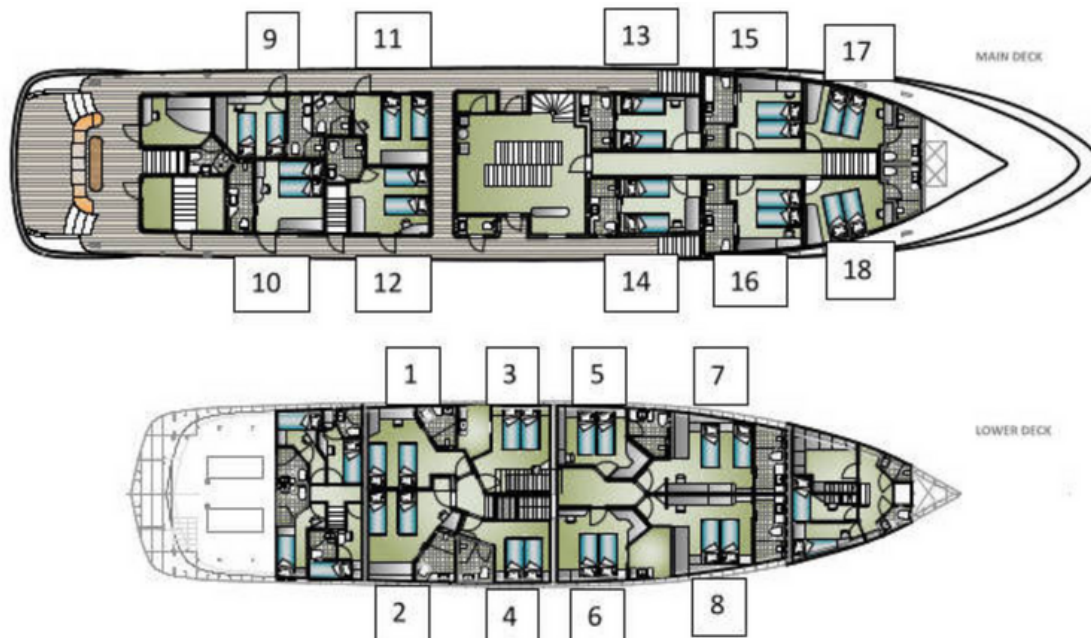

Below deck

(CABINS 1, 2, 3, 4, 5, 6, 7, 8)

- Cabin size: 12.6 -17.4m² (136-187 ft²)
- All cabin's include writing desk, chair, lamps, safe deposit box, PA system, hairdryer, TV, closet, under the bed luggage storage. The cabin's are equipped with a dual ventilation and dual air-conditioning system, form maximum comfort. The air-conditioning will shut down when the doors or the windows are open or not shut properly
- Note: Altogether there are 14 Flexi cabins, 2 Double cabins, 2 Twin cabins. 8 of the cabins have a sofa that can be used as an extra bed.

Cabin #	Cabin Layout
1	Below deck (twin/double+3rd bed option)
2	Below deck (twin/double+3rd bed option)
3	Below deck (twin/double setup)
4	Below deck (twin/double setup)
5	Below deck (double bed setup)
6	Below deck (double bed setup)
7	Below deck (twin/double+3rd bed option)
8	Below deck (twin/double+3rd bed option)