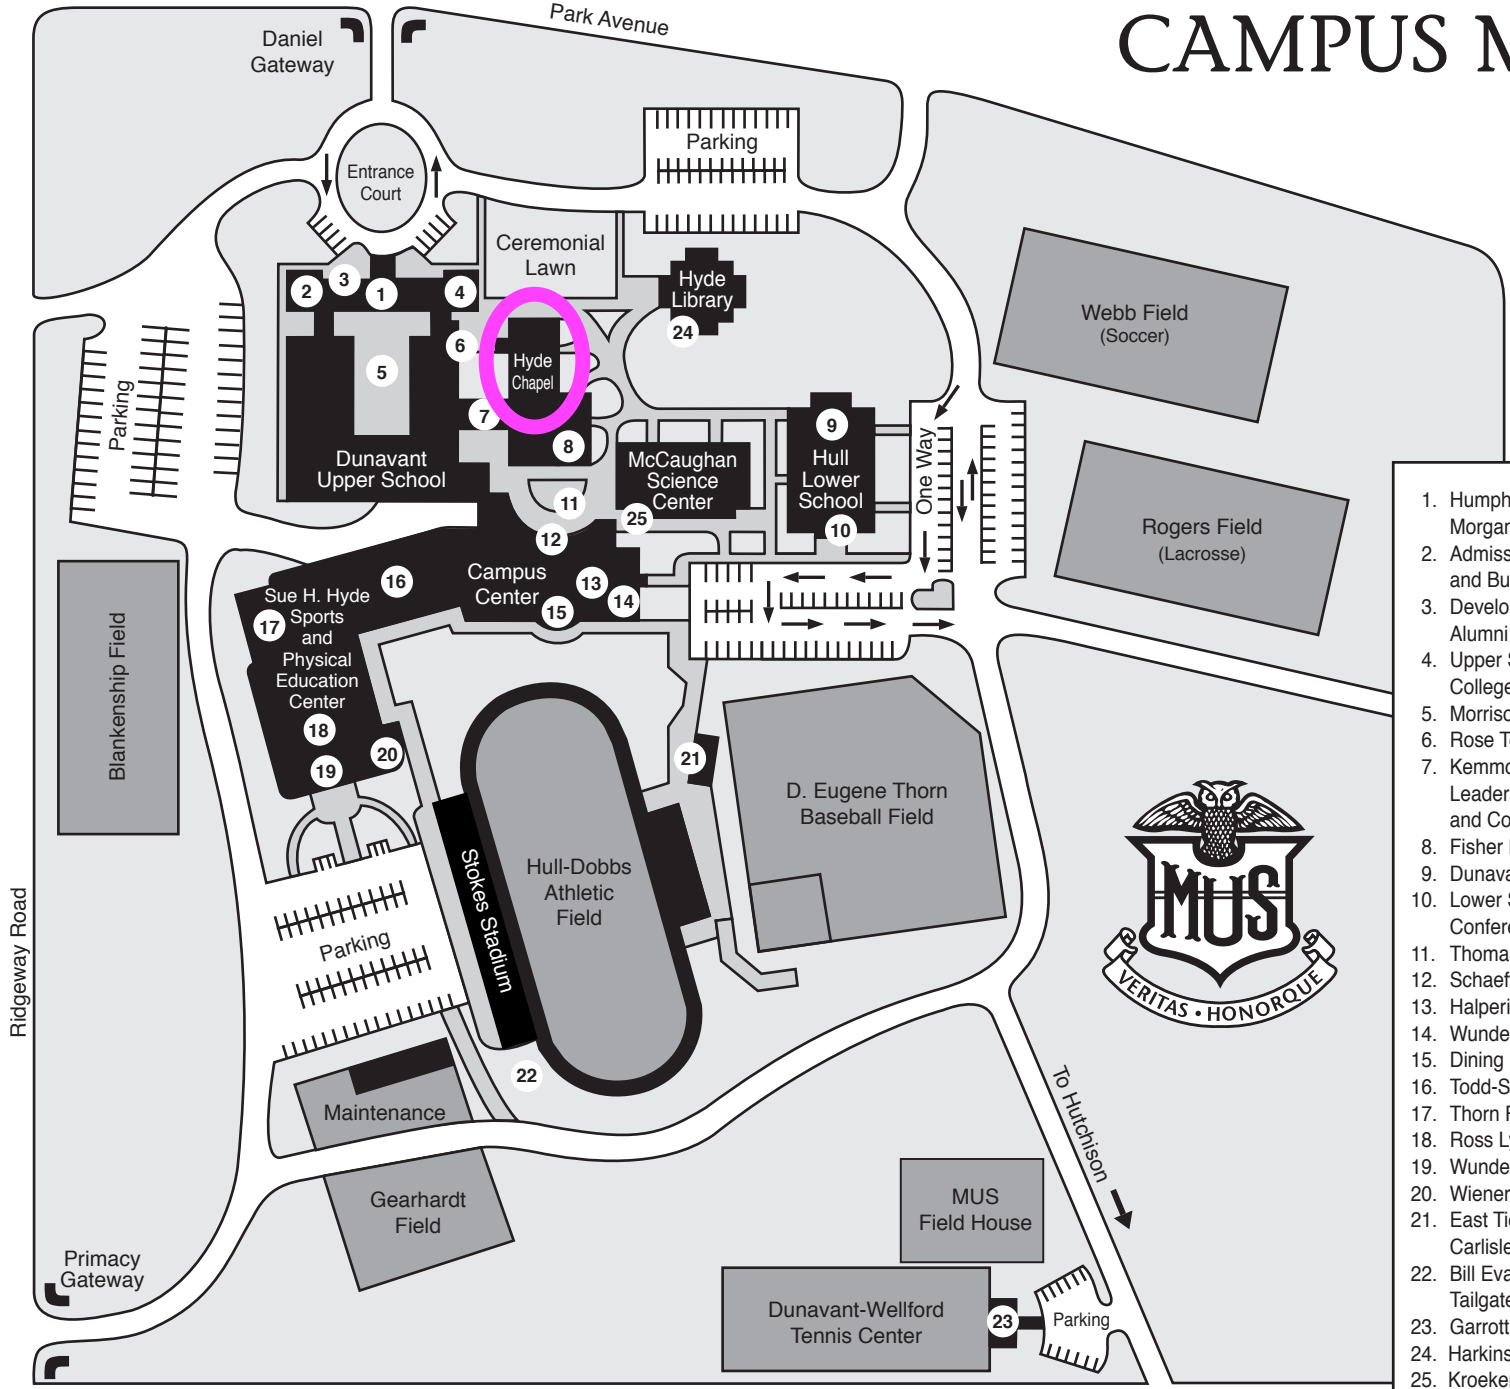

CAMPUS MAP

1. Humphreys Hall, Morgan Foyer
2. Admissions, Headmaster, and Business Offices
3. Development Office, Alumni Affairs
4. Upper School Office, College Counseling
5. Morrison Courtyard
6. Rose Technology Center
7. Kemmons Wilson Leadership Development and Counseling Center
8. Fisher Fine Arts Wing
9. Dunavant Lecture Hall
10. Lower School Office, Conference Room
11. Thomas Amphitheater
12. Schaeffer Bookstore
13. Halperin-Gillespie Room
14. Wunderlich Auditorium
15. Dining Hall
16. Todd-Snowden Gymnasium
17. Thorn Film Room
18. Ross Lynn Arena
19. Wunderlich Lobby
20. Wiener Hospitality Room
21. East Ticket Entrance, Carlisle Hospitality Center
22. Bill Evans Memorial Tailgate Area
23. Garrott Clubhouse
24. Harkins Archives
25. Kroeker-Petrosyan Fencing Center