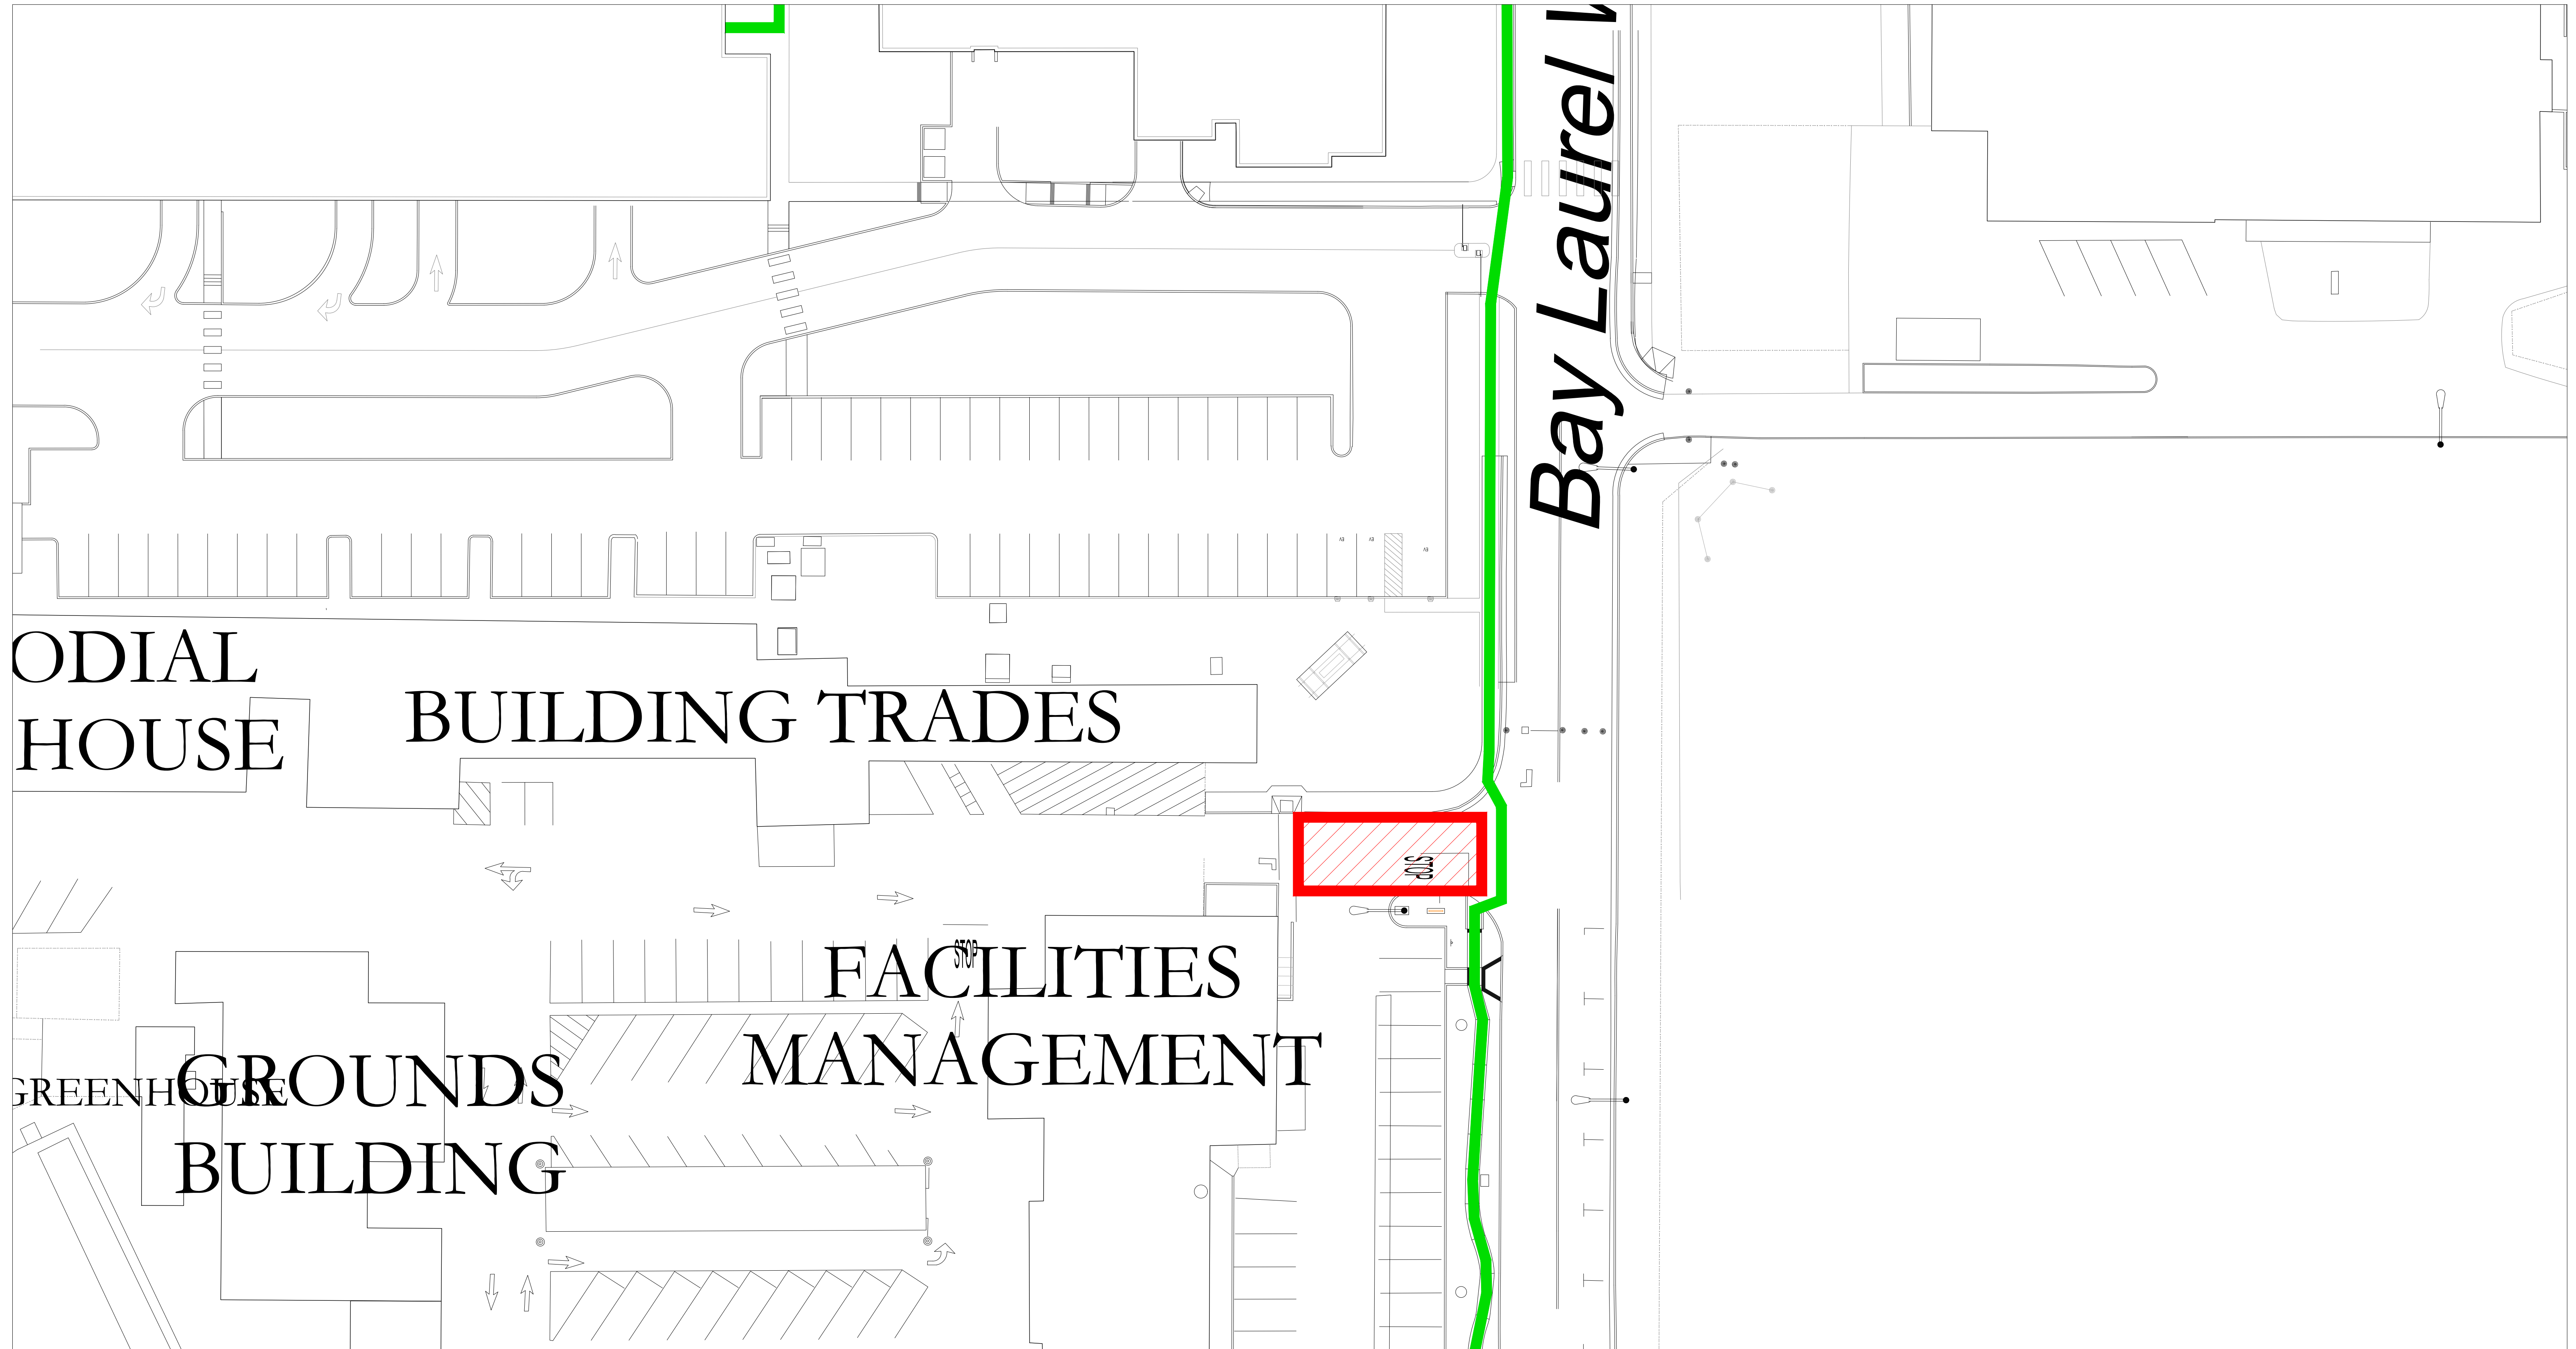

SACRAMENTO STATE

ADA PATHS TO BE UNDER CONSTRUCTION  
APPROX 7/31/23 THROUGH 8/18/23

ADA PATHS TO BE UNDER CONSTRUCTION  
APPROX 7/31/23 THROUGH 8/18/23

PATHS TO REMAIN OPEN

SACRAMENTO  
STATE

ADA PATHS TO BE UNDER CONSTRUCTION  
APPROX 8/14/23 THROUGH 8/18/23

PATHS TO REMAIN OPEN

SACRAMENTO  
STATE

ADA PATHS TO BE UNDER CONSTRUCTION  
APPROX 8/7/23 THROUGH 8/24/23

PATHS TO REMAIN OPEN

SACRAMENTO  
STATE

ADA PATHS TO BE UNDER CONSTRUCTION  
APPROX 8/7/23 THROUGH 8/24/23

PATHS TO REMAIN OPEN

# PARKING STRUCTURE III