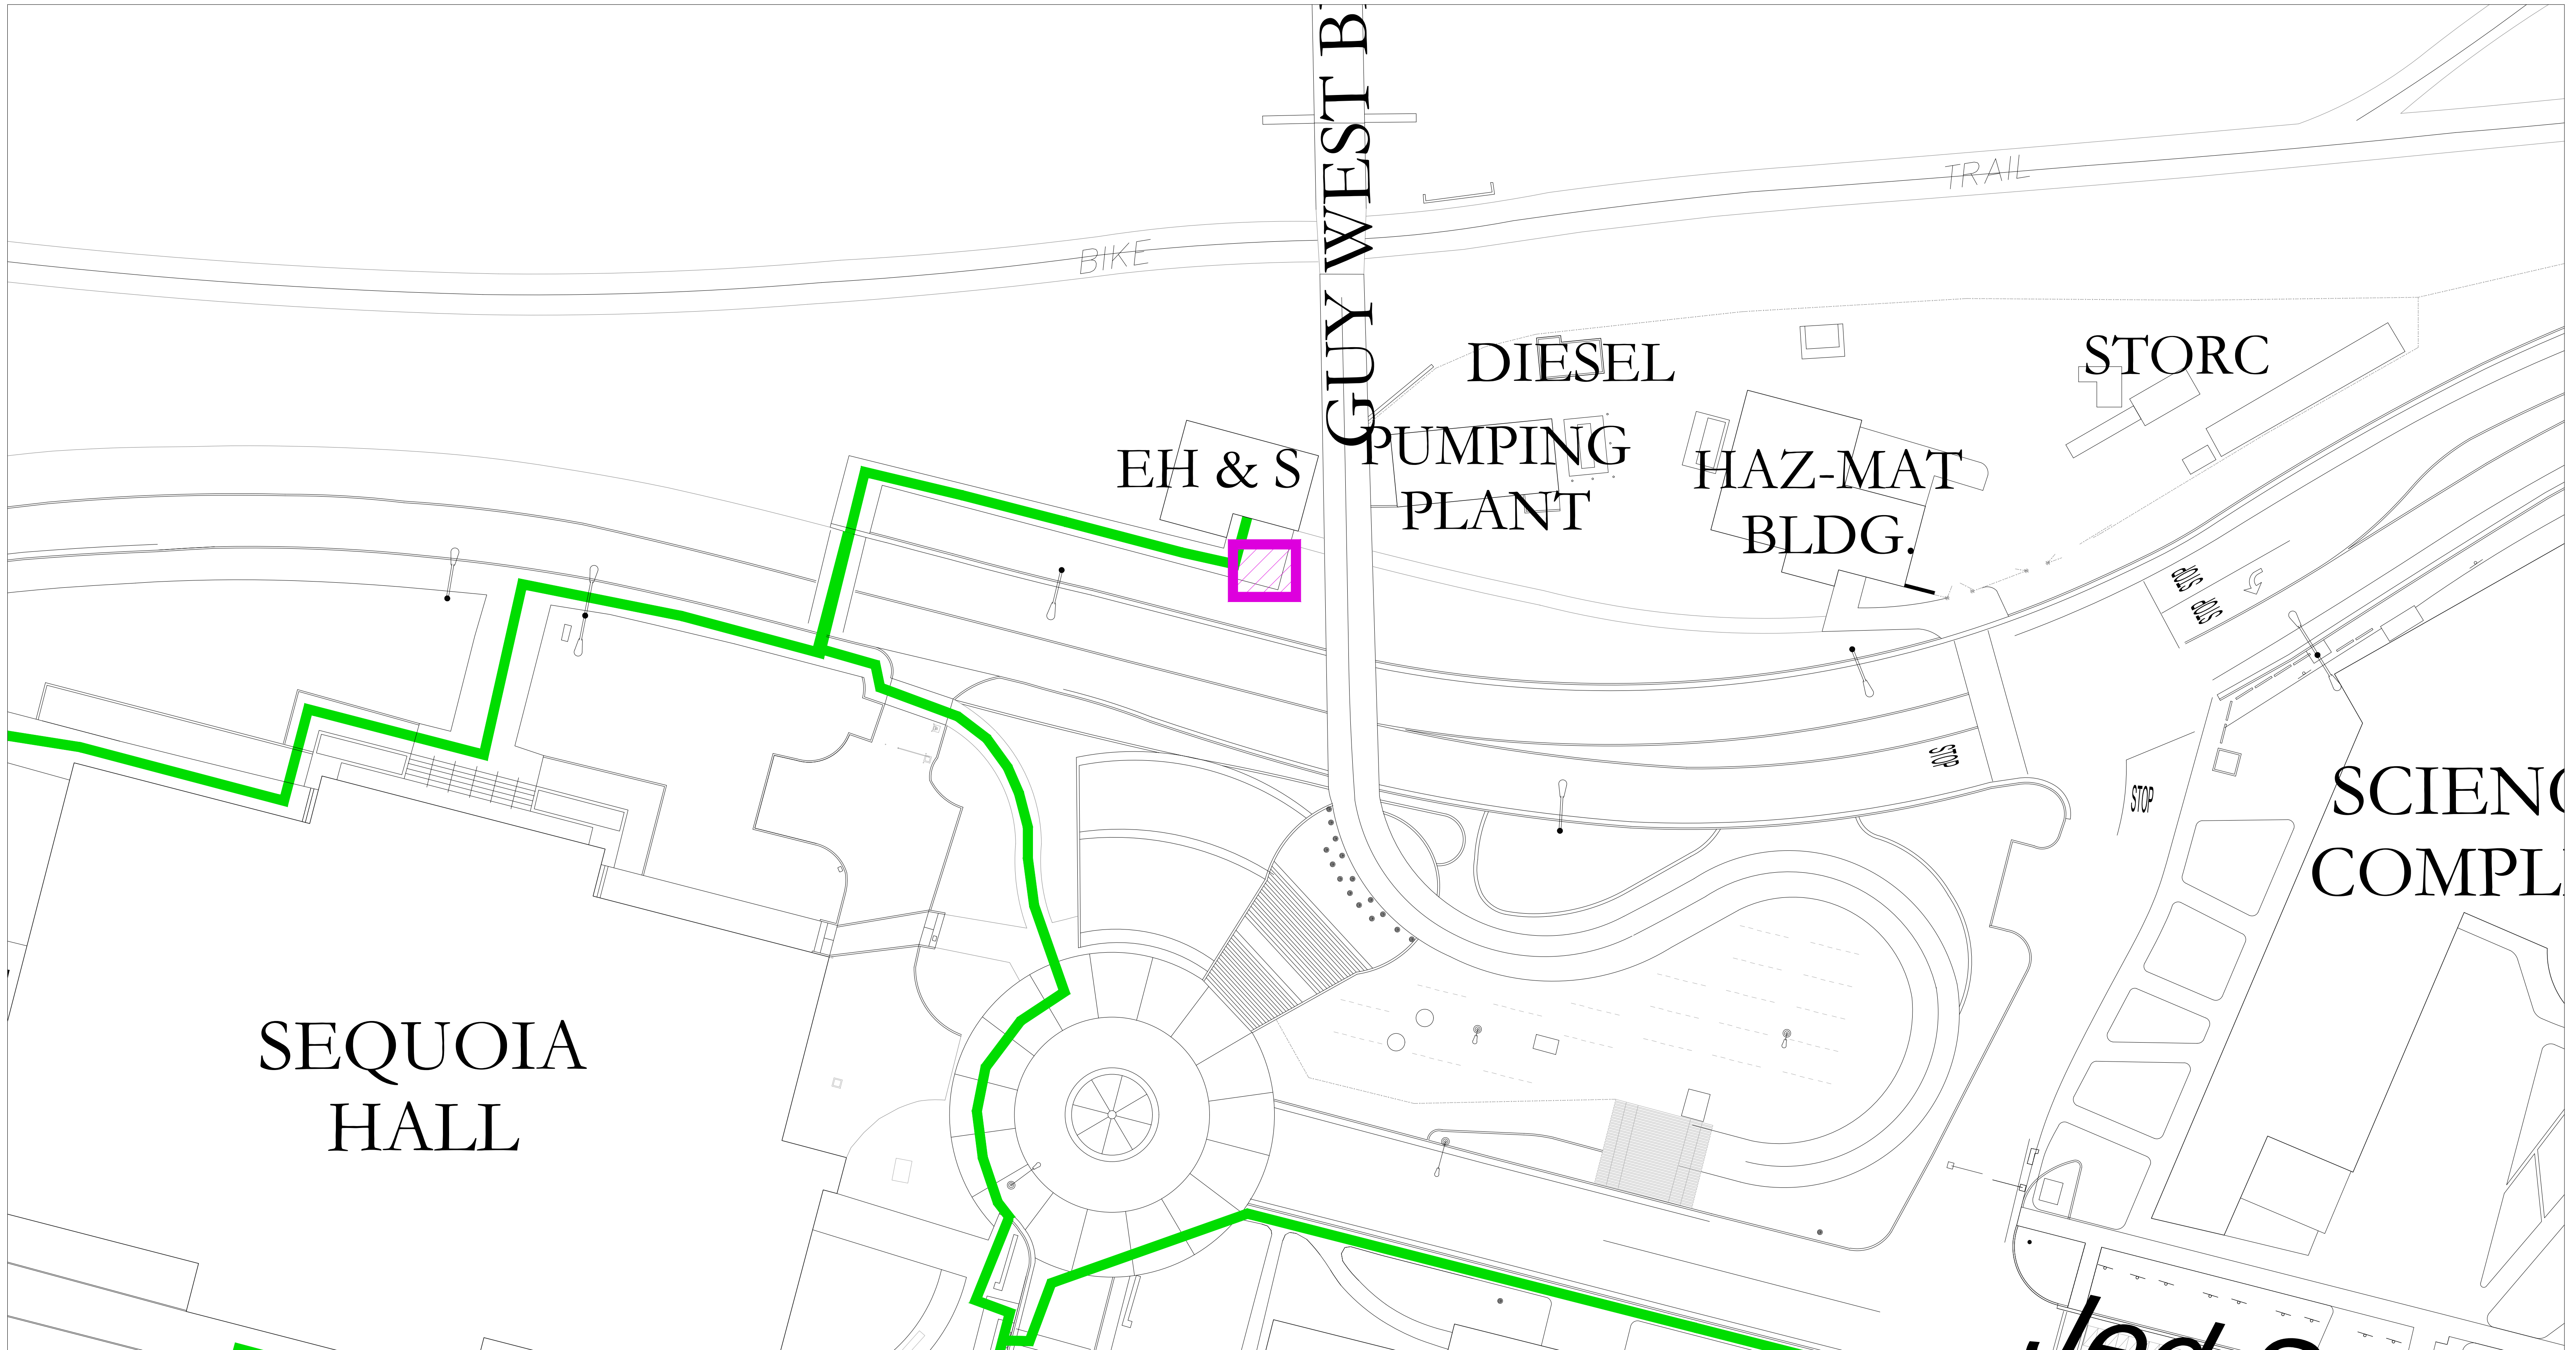

SACRAMENTO STATE

ADA PATHS TO BE UNDER CONSTRUCTION  
APPROX 7/31/23 THROUGH 8/18/23

ADA PATHS TO BE UNDER CONSTRUCTION  
APPROX 7/31/23 THROUGH 8/18/23

PATHS TO REMAIN OPEN

SACRAMENTO  
STATE

ADA PATHS TO BE UNDER CONSTRUCTION  
APPROX 8/14/23 THROUGH 8/18/23

PATHS TO REMAIN OPEN

SACRAMENTO  
STATE

ADA PATHS TO BE UNDER CONSTRUCTION  
APPROX 8/7/23 THROUGH 8/24/23

PATHS TO REMAIN OPEN

SACRAMENTO  
STATE

ADA PATHS TO BE UNDER CONSTRUCTION  
APPROX 8/7/23 THROUGH 8/24/23

PATHS TO REMAIN OPEN