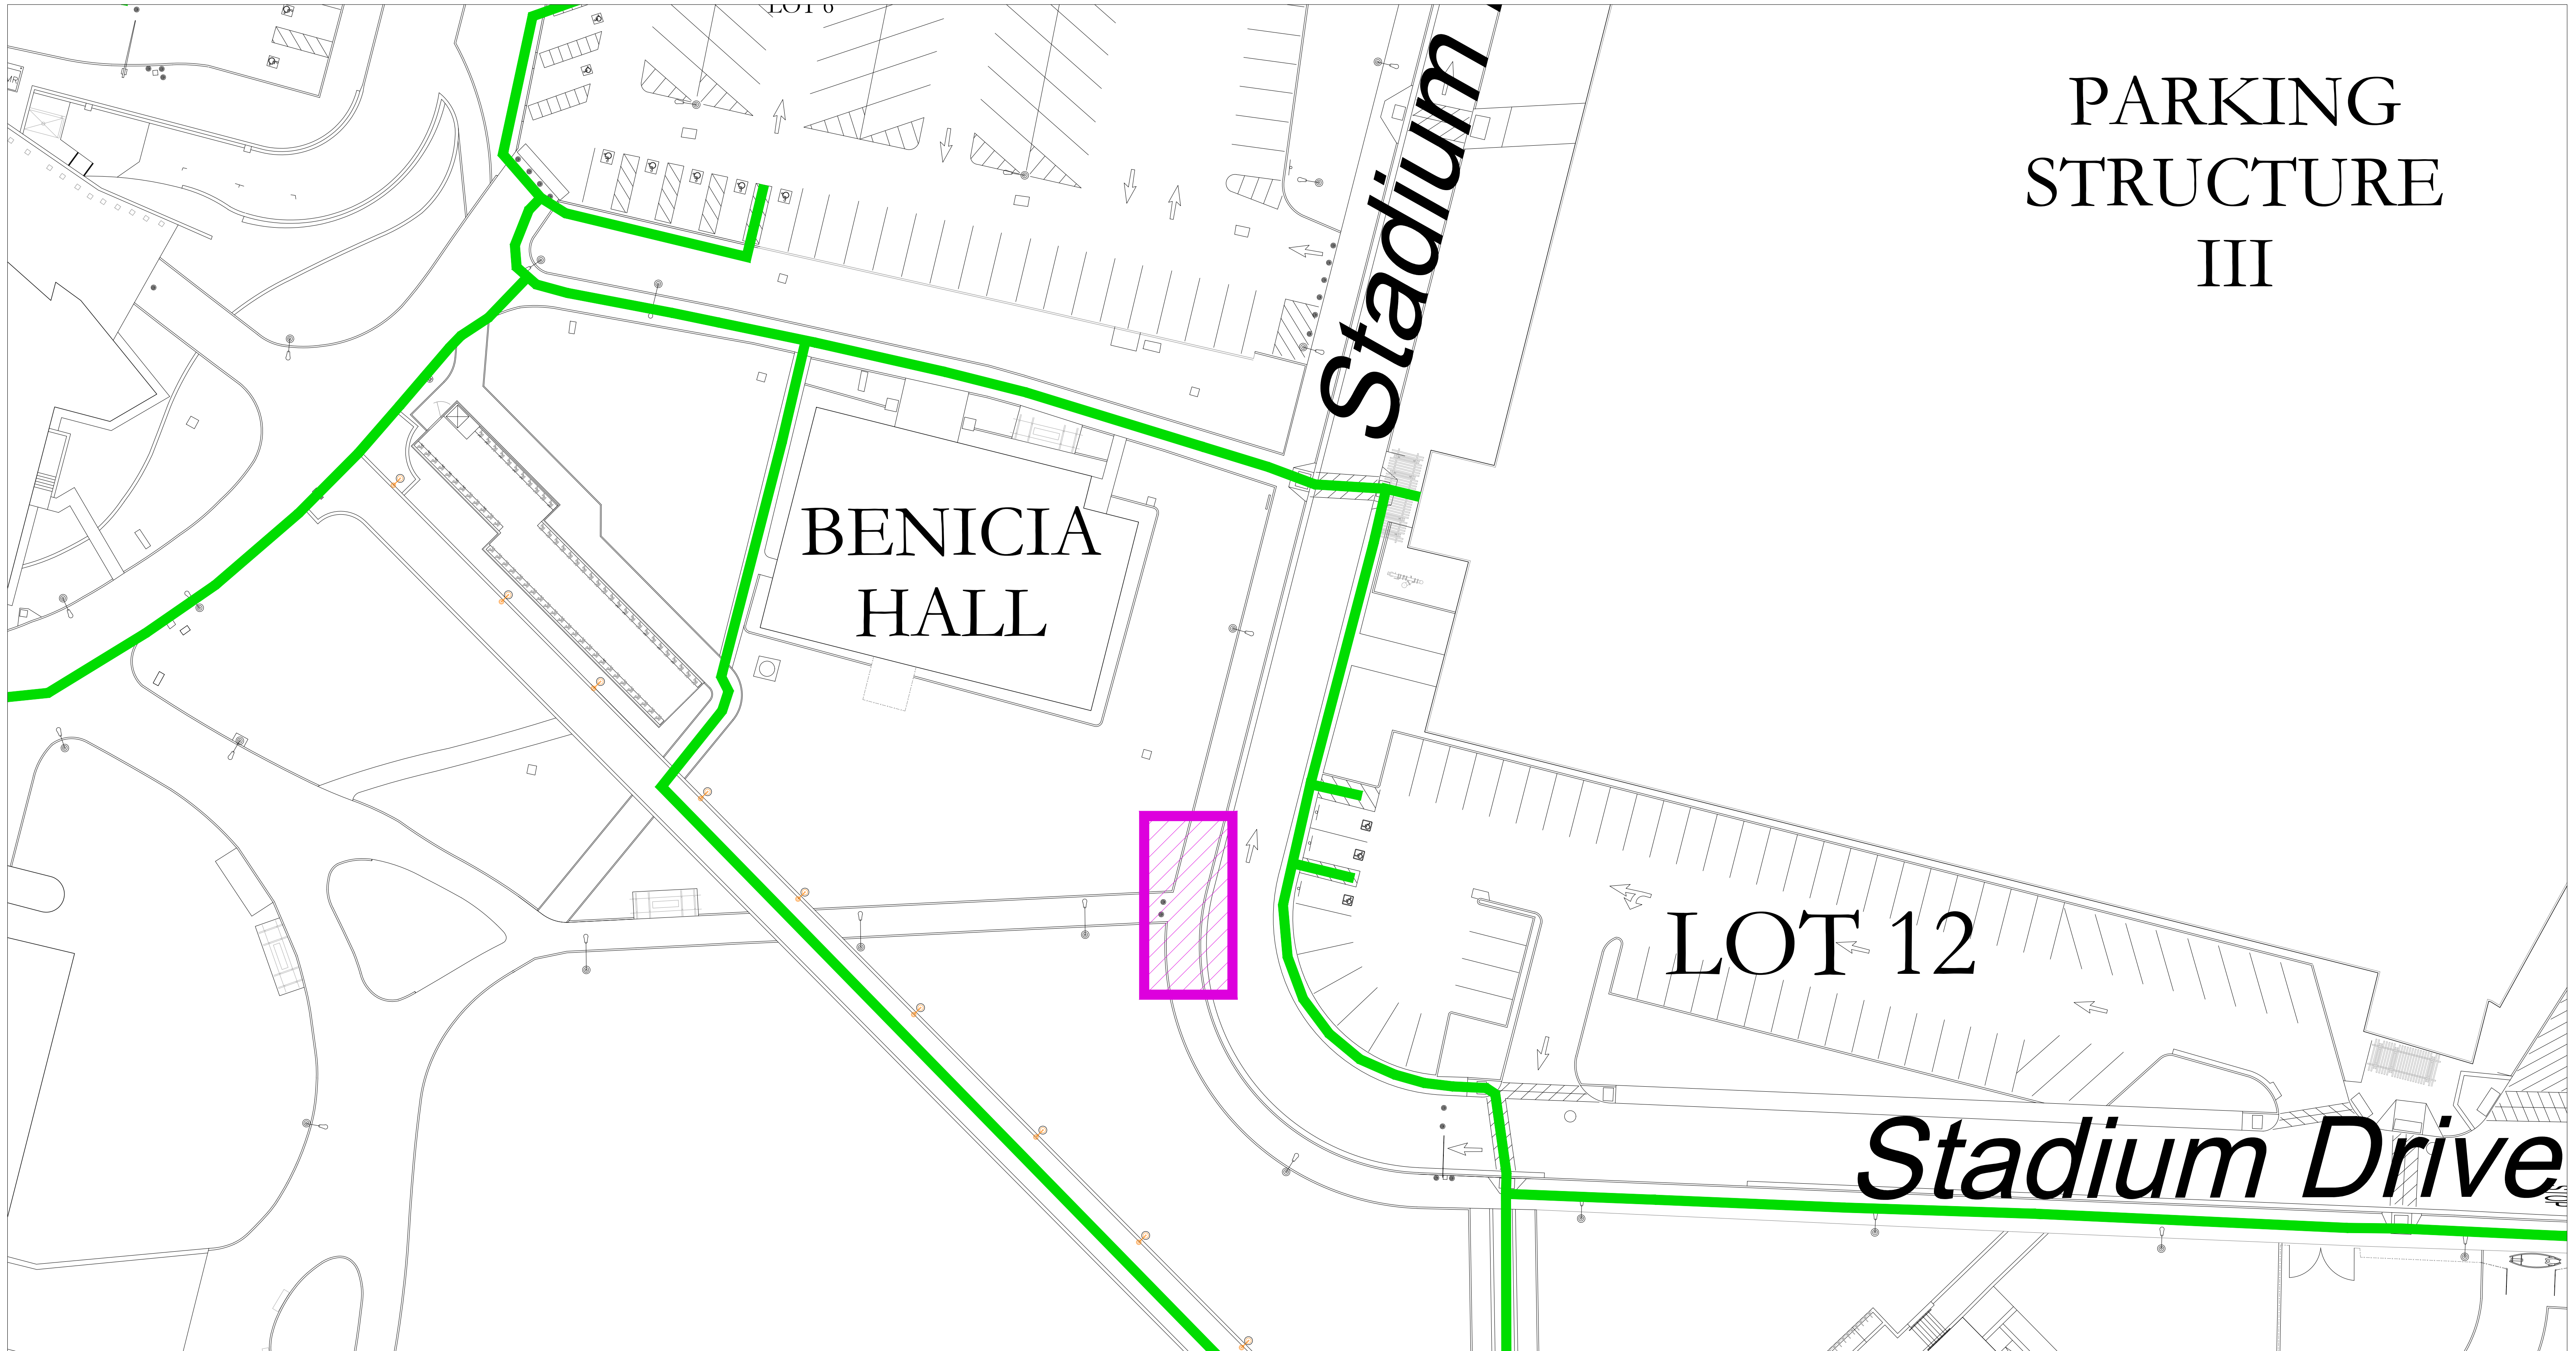

SACRAMENTO STATE

ADA PATHS TO BE UNDER CONSTRUCTION  
APPROX 7/31/23 THROUGH 8/18/23

ADA PATHS TO BE UNDER CONSTRUCTION  
APPROX 7/31/23 THROUGH 8/18/23

PATHS TO REMAIN OPEN

SACRAMENTO  
STATE

ADA PATHS TO BE UNDER CONSTRUCTION  
APPROX 8/14/23 THROUGH 8/18/23

PATHS TO REMAIN OPEN

SACRAMENTO  
STATE

ADA PATHS TO BE UNDER CONSTRUCTION  
APPROX 8/7/23 THROUGH 8/24/23

PATHS TO REMAIN OPEN

SACRAMENTO  
STATE

ADA PATHS TO BE UNDER CONSTRUCTION  
APPROX 8/7/23 THROUGH 8/24/23

PATHS TO REMAIN OPEN

# PARKING STRUCTURE III