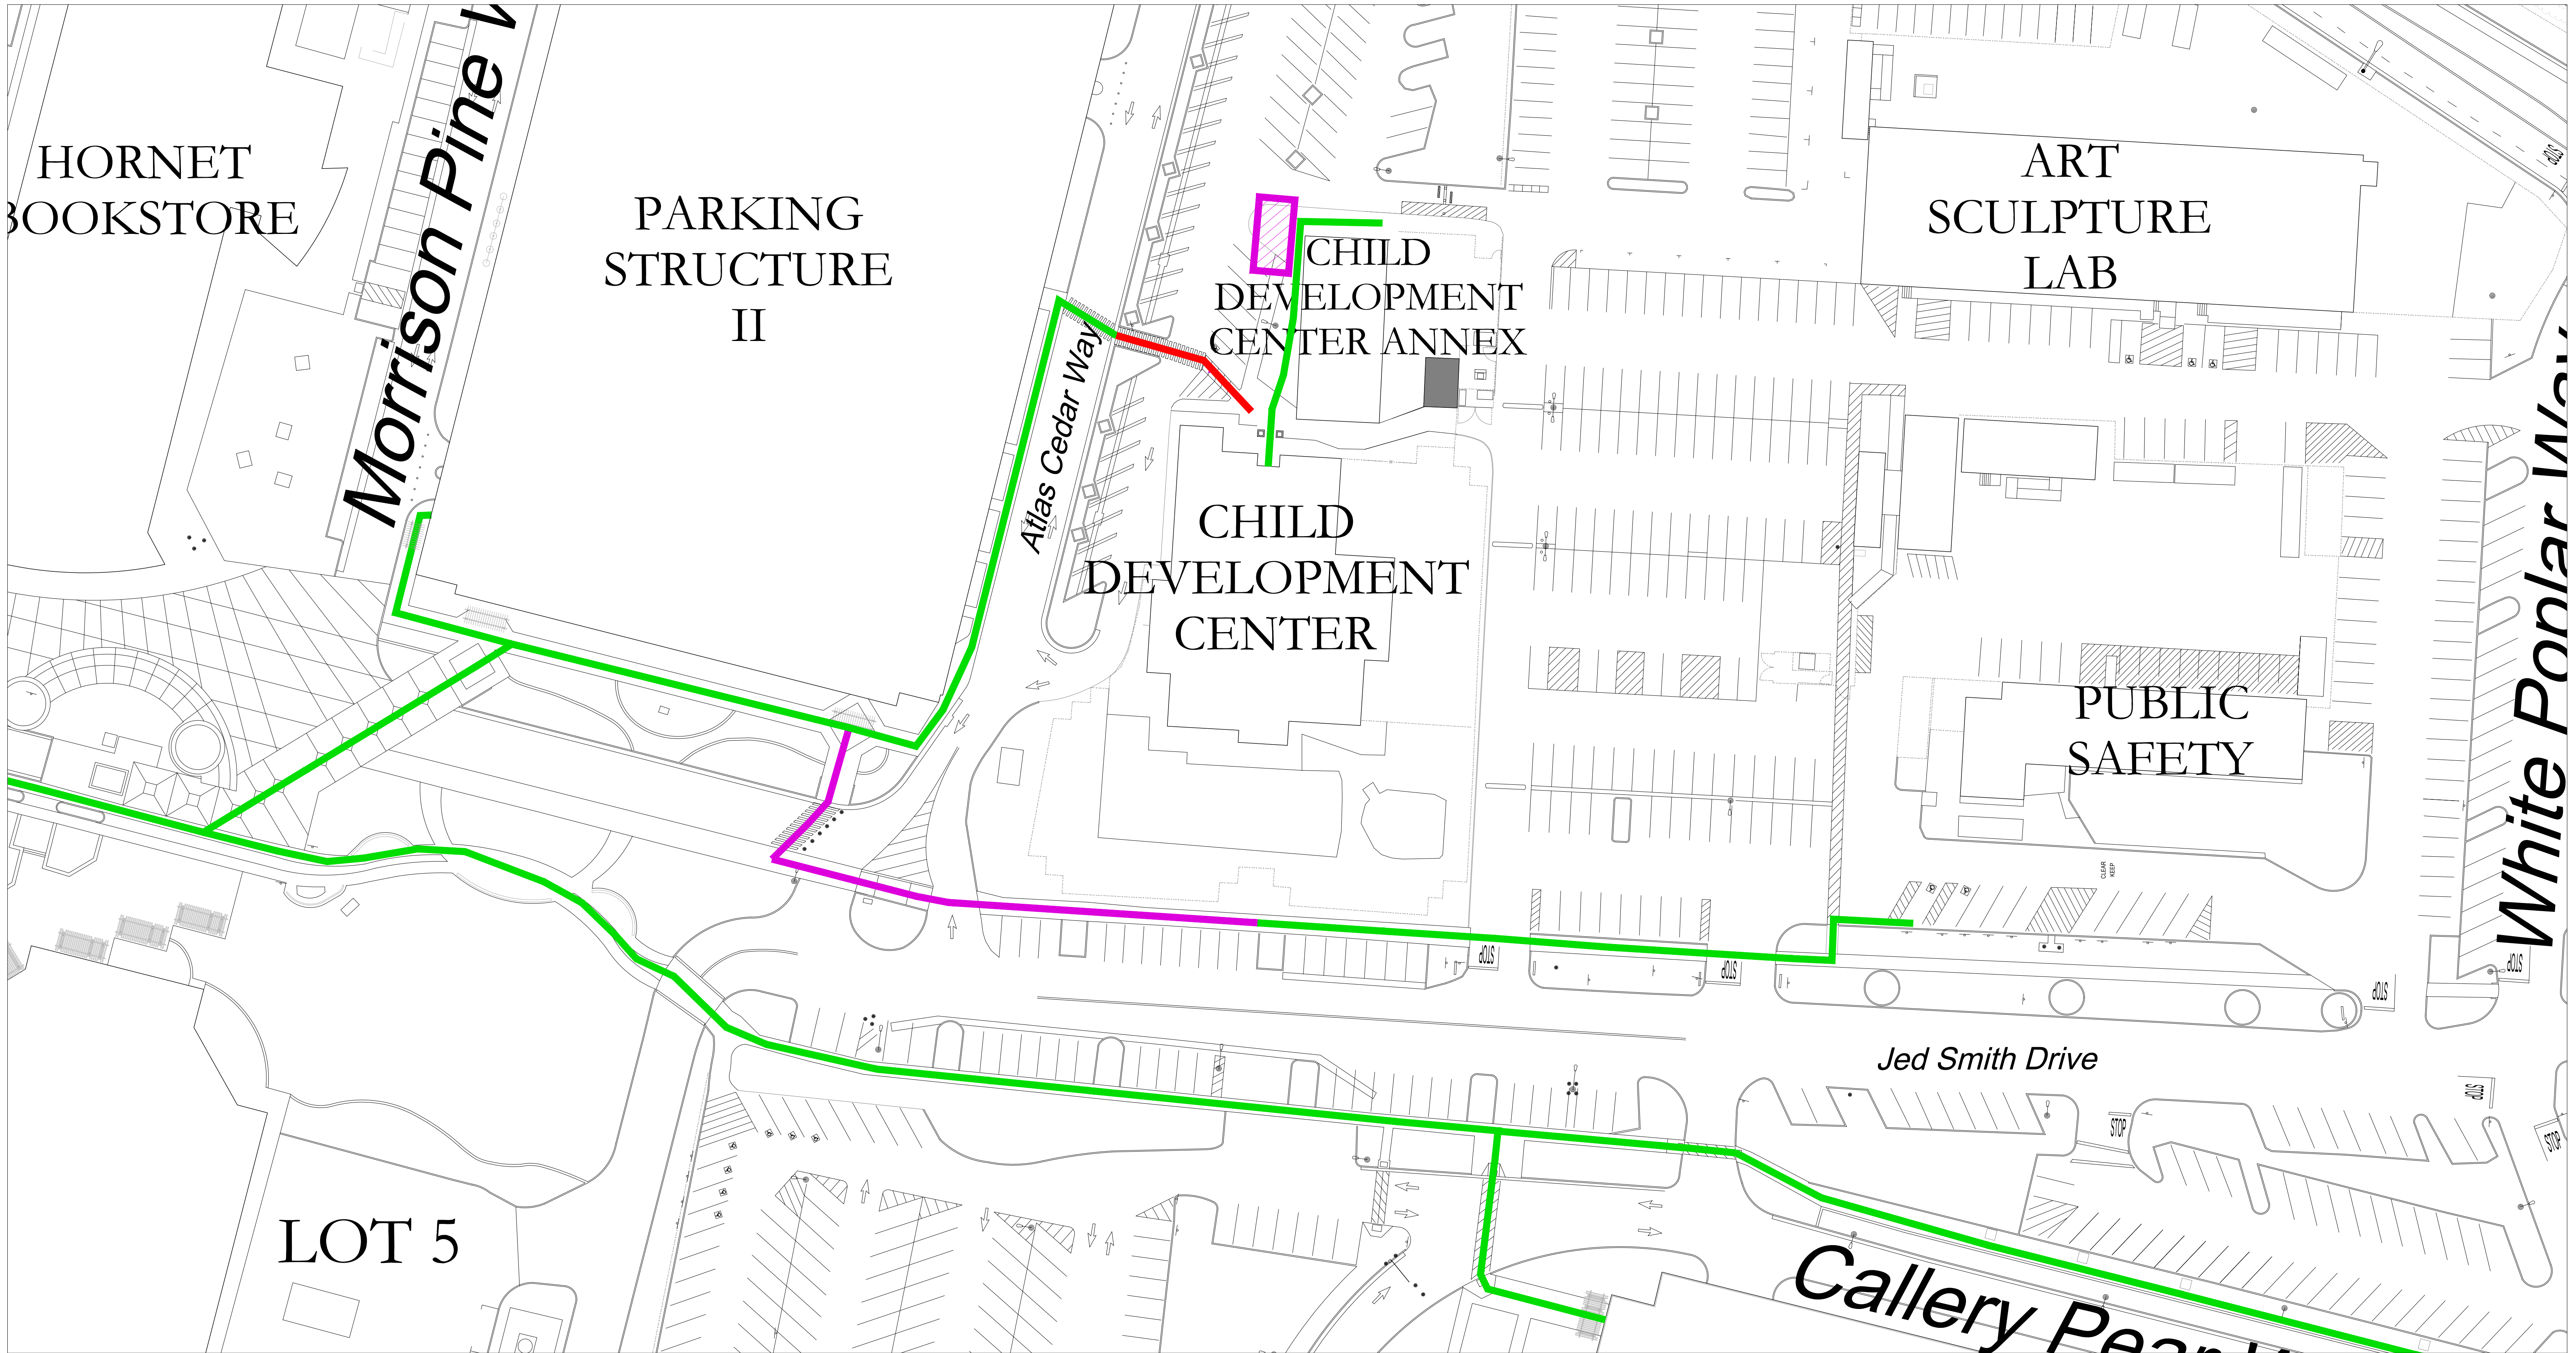

SACRAMENTO STATE

ADA PATHS TO BE UNDER CONSTRUCTION  
APPROX 7/31/23 THROUGH 8/18/23

ADA PATHS TO BE UNDER CONSTRUCTION  
APPROX 7/31/23 THROUGH 8/18/23

PATHS TO REMAIN OPEN

SACRAMENTO  
STATE

ADA PATHS TO BE UNDER CONSTRUCTION  
APPROX 8/14/23 THROUGH 8/18/23

PATHS TO REMAIN OPEN

SACRAMENTO  
STATE

ADA PATHS TO BE UNDER CONSTRUCTION  
APPROX 8/7/23 THROUGH 8/24/23

PATHS TO REMAIN OPEN

SACRAMENTO  
STATE

ADA PATHS TO BE UNDER CONSTRUCTION  
APPROX 8/7/23 THROUGH 8/24/23

PATHS TO REMAIN OPEN

# PARKING STRUCTURE III